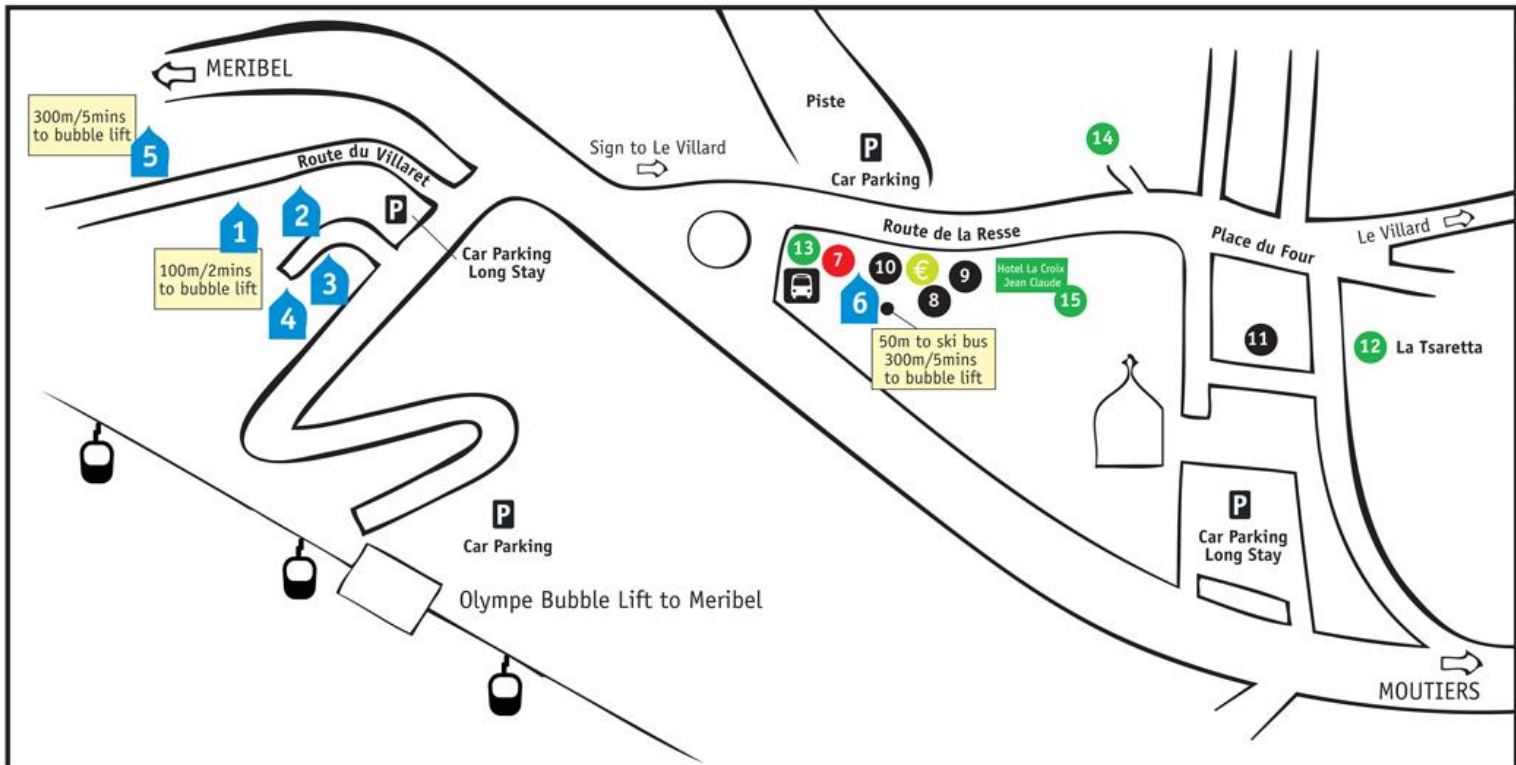

Chalets Foehn, Covie, Charmille, L'Erine & Les Sauges

After passing the Church set back on your right, behind the car park on the roadside there is a right turn to La Villard and the centre of Les Allues, ignore this and continue straight and take the next left towards the Telecabine Olympe. For Covie, Charmille and Les Sauges take the immediate right turn (Route de Villaret) and they are the first and second chalets along respectively, and Chalet Les Sauges is a little further along, first on right.

For Chalet Foehn and L'Erine, follow the direction to the telecabine, Foehn is first on your right and L'Erine just next door. The full address of these chalets below.

The full address for Chalets: Covie, Charmille and Les Sauges are :

Route de Villaret, 73550 Meribel Les Allues, France.

The full address for Chalets : Foehn and L'Erine : Route de telecabine, 73550 Meribel Les Allues, France.

La Vieille Scierie

After passing the Church set back on your right, behind the car park on the roadside there is a right turn to La Villard and the centre of Les Allues, Take this turning and the entrance to the chalet is between the ski hire shop and mini-market. Go in through the double door and upstairs. It is the door immediately on your right at the top of the stairs. **The full address is:** Route de la Resse, 73550 Meribel Les Allues, France.

Ski Blanc Chalets in Meribel Les Allues

P Car Parking

Bubble Lift

Bus Stop

1. Chalet Charmille

2. Chalet Covie

3. Chalet Foehn

4. Chalet L'Erine

5. Chalet Les Sauges

6. Chalet Vieille Scierie

7. Ski Higher - Ski Rental

8. Post Office

9. Mairie

10. Vival Minimarket

11. Museum

12. La Tsaretta Bar/Restaurant

13. Restaurant Arbe

14. Restaurant E'nk

15. Hotel & Restaurant
La Croix Jean Claude

Bus Stop
Buses depart for
Meribel Villages
Meribel Chaudanne
Meribel Centre
Moutiers