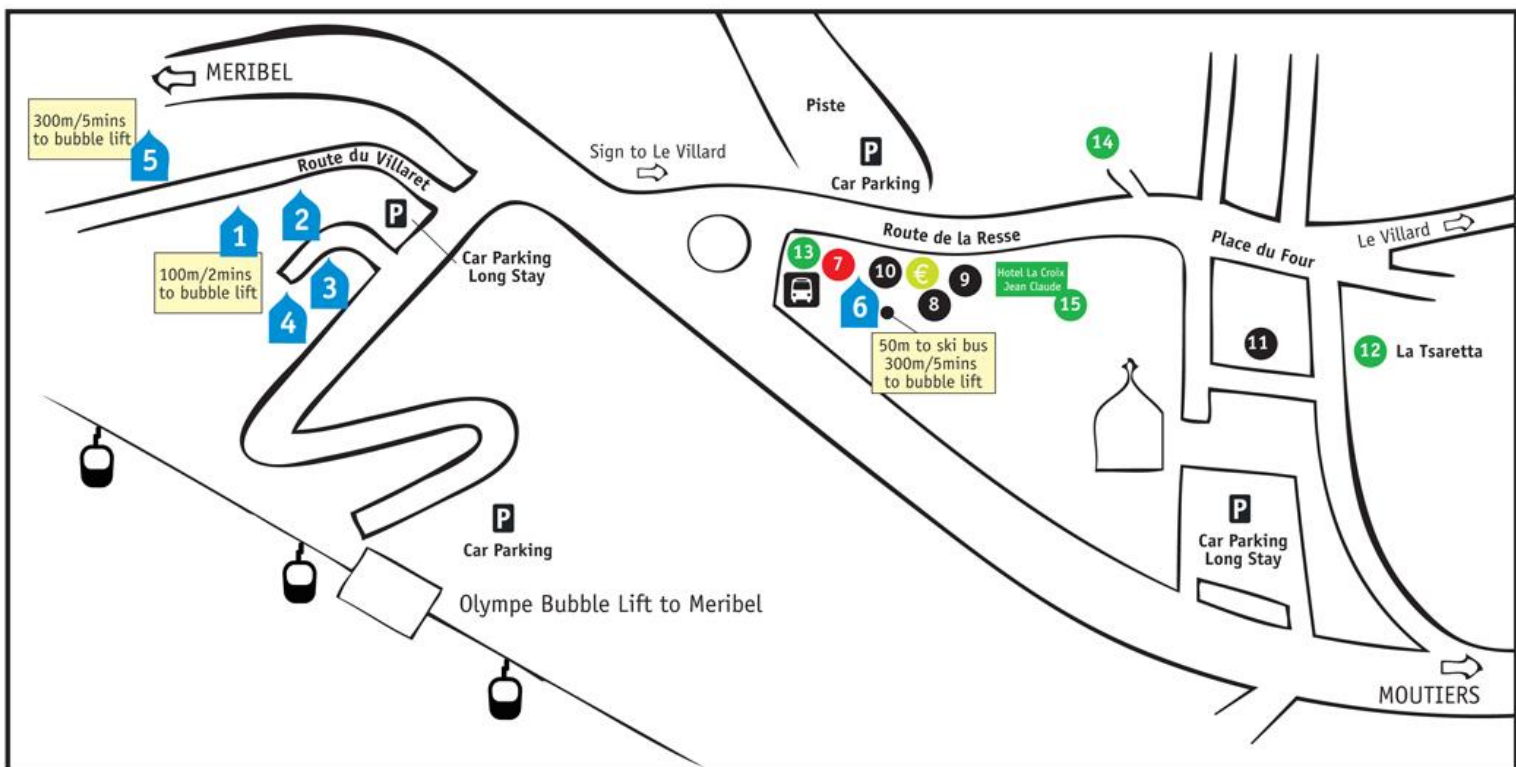

For **Chalet Foehn and L'Erine**, follow the direction to the telecabine, Foehn is first on your right and L'Erine is 2nd on your right.

For La Vieille Scierie

As you approach Les Allues you will pass the Church set back on your right, behind the car park. Continue on the main road, & you will come to a junction & a right turn to the centre of Les Allues & La Villard. Take this turning and very quickly you will see La Vieille Scierie. The entrance is between the ski hire shop and mini-market. **Go in through the double doors and upstairs. It is the 1st door immediately on your right at the top of the stairs.**

The full address of these chalets are.

Chalet Covie is, 65 Route de Hauteville, 73550 Meribel Les Allues, France.

Chalet Charmille is, 81 Route de Hauteville, 73550 Meribel Les Allues, France.

Chalet Les Sauges is, 186 Route de Hauteville, 73550 Meribel Les Allues, France.

Chalet Foehn is, 32, Chemin du Pre-Lamarque, 73550 Meribel Les Allues, France.

Chalet L'Erine is, 98, Chemin du Pre-Lamarque, 73550 Meribel Les Allues, France.

La Vieille Scierie is, 68 Route de la Resse, 73550 Meribel Les Allues, France.

Ski Blanc Chalets in Meribel Les Allues

Car Parking

Bubble Lift

Bus Stop

1. Chalet Charmille

2. Chalet Covie

3. Chalet Foehn

4. Chalet L'Erine

5. Chalet Les Sauges

6. Chalet Vieille Scierie

7. Ski Higher - Ski Rental

8. Post Office

9. Mairie

10. Vival Minimarket

11. Museum

12. La Tsaretta Bar/Restaurant

13. Restaurant Arbe

14. Restaurant E'nk

15. Hotel & Restaurant
La Croix Jean Claude

Bus Stop
Buses depart for
Meribel Villages
Meribel Chaudanne
Meribel Centre
Moutiers