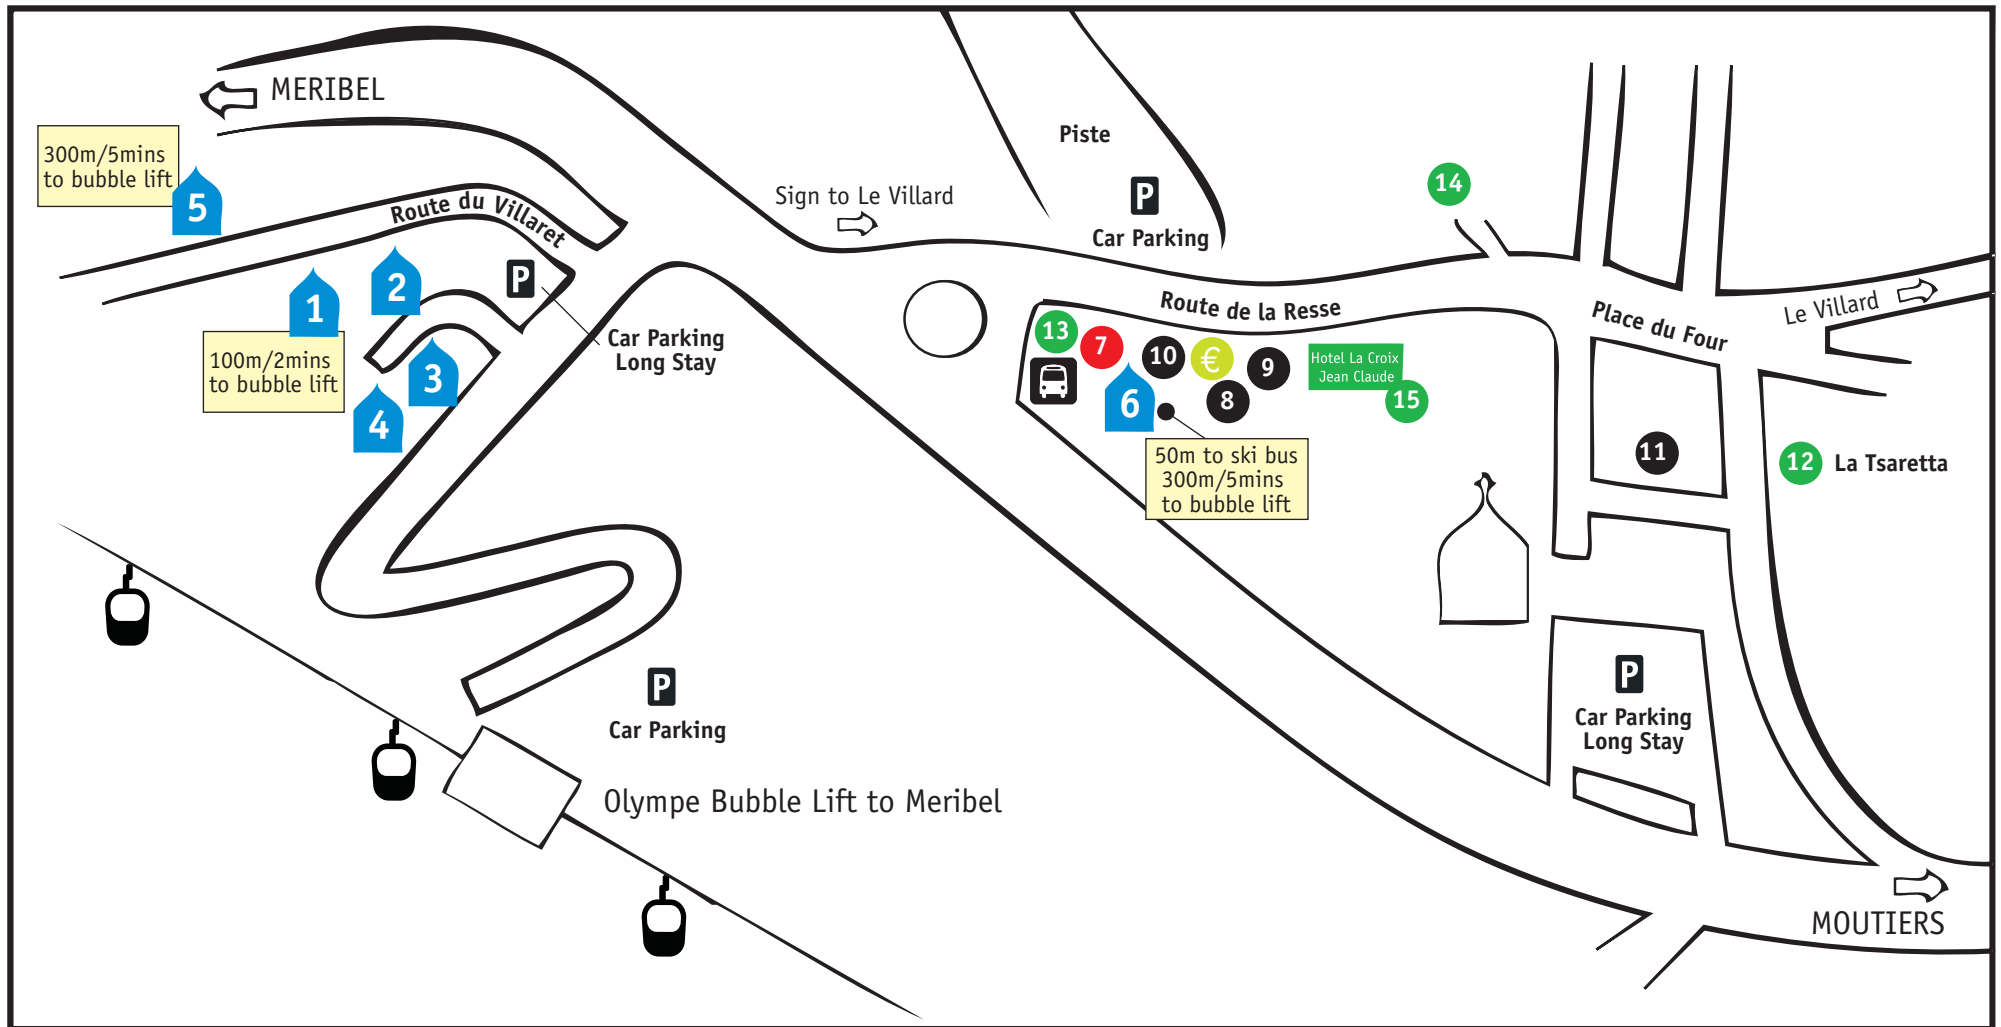

Ski Blanc Chalets in Meribel Les Allues

Car Parking

1. Chalet Charmille

2. Chalet Covie

3. Chalet Foehn

4. Chalet L'Erine

5. Chalet Les Sauges

6. Chalet Vieille Scierie

7. Ski Higher - Ski Rental

8. Post Office

9. Mairie

10. Vival Minimarket

11. Museum

12. La Tsaretta Bar/Restaurant

13. Restaurant Arbe

14. Restaurant E'nk

15. Hotel & Restaurant
La Croix Jean Claude

Bus Stop
Buses depart for
Meribel Villages
Meribel Chaudanne
Meribel Centre
Moutiers

Bubble Lift

Bus Stop